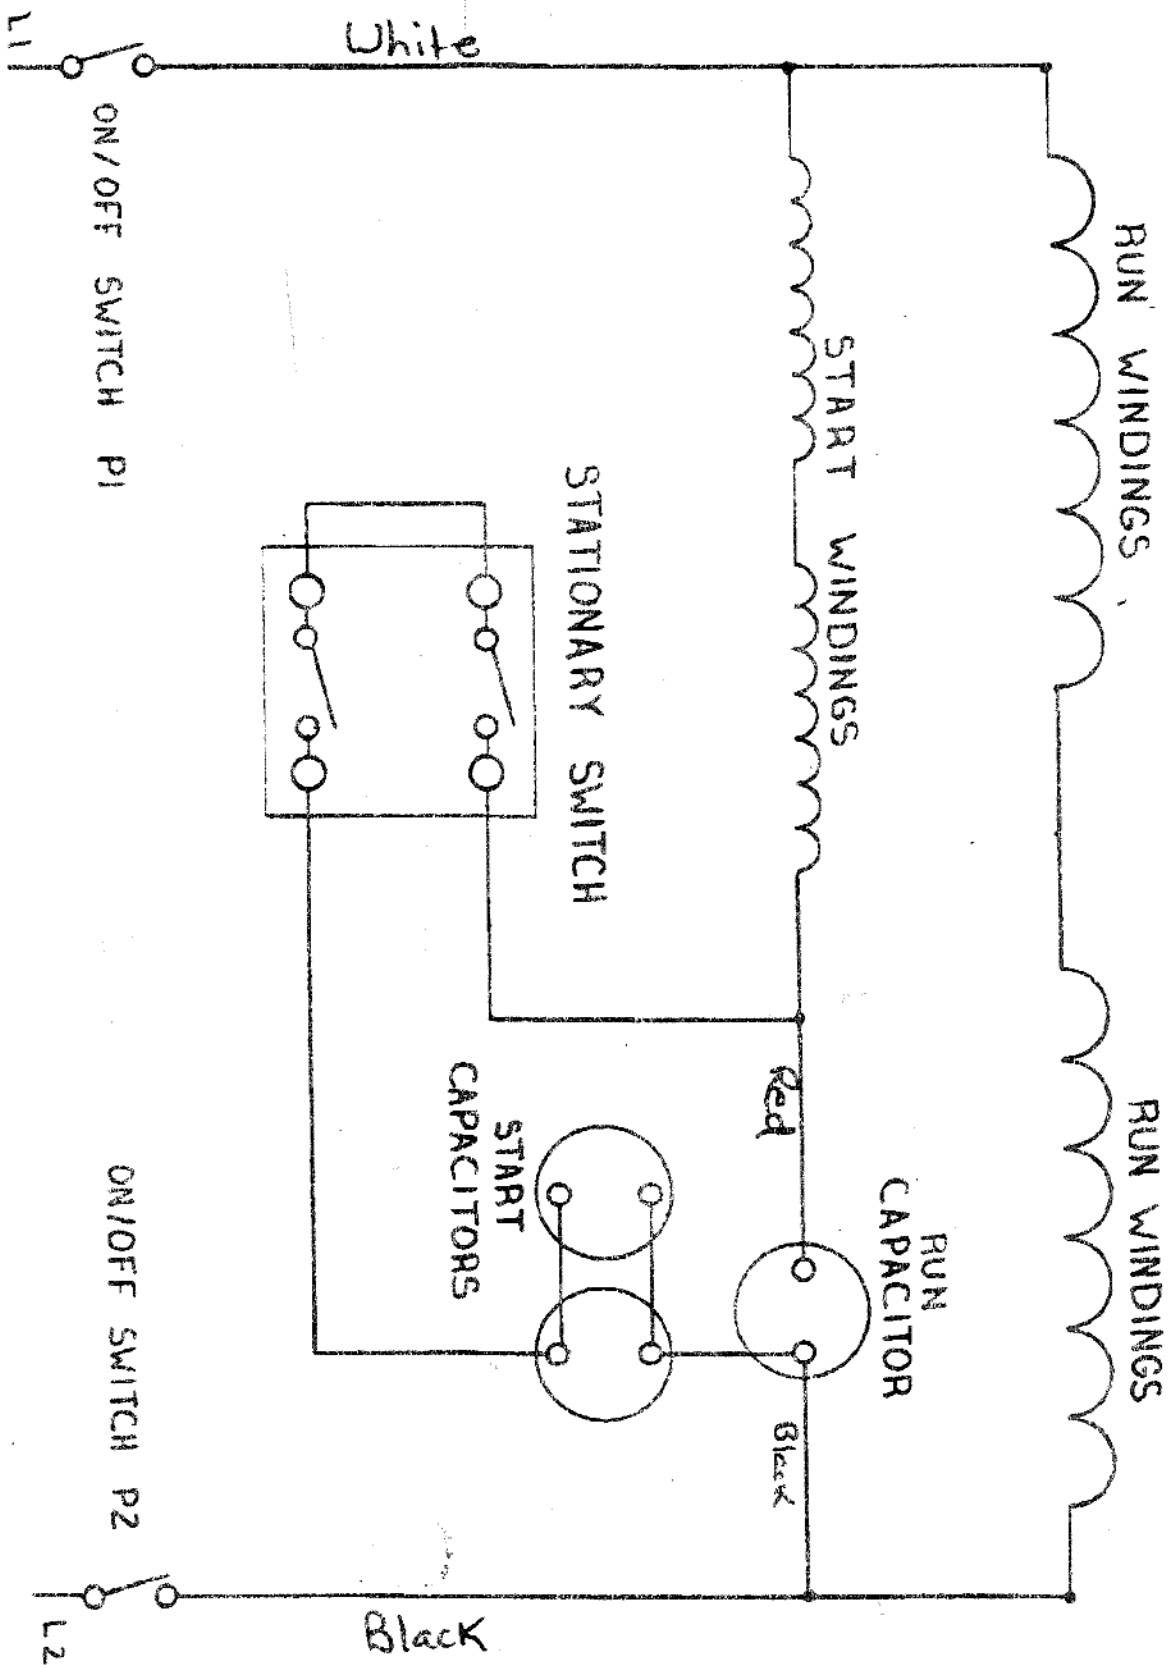

Galaxy Sanders

Galaxy motor

ELECTRICAL DIAGRAM 60HZ

MAVT	NO. REQ'D	CLASS	DATE	DRN BY J.T.	SCALE
				CHG BY	DRG. NO.

25 TRANSMITTED 10 214

STOCK NO. 218-1151