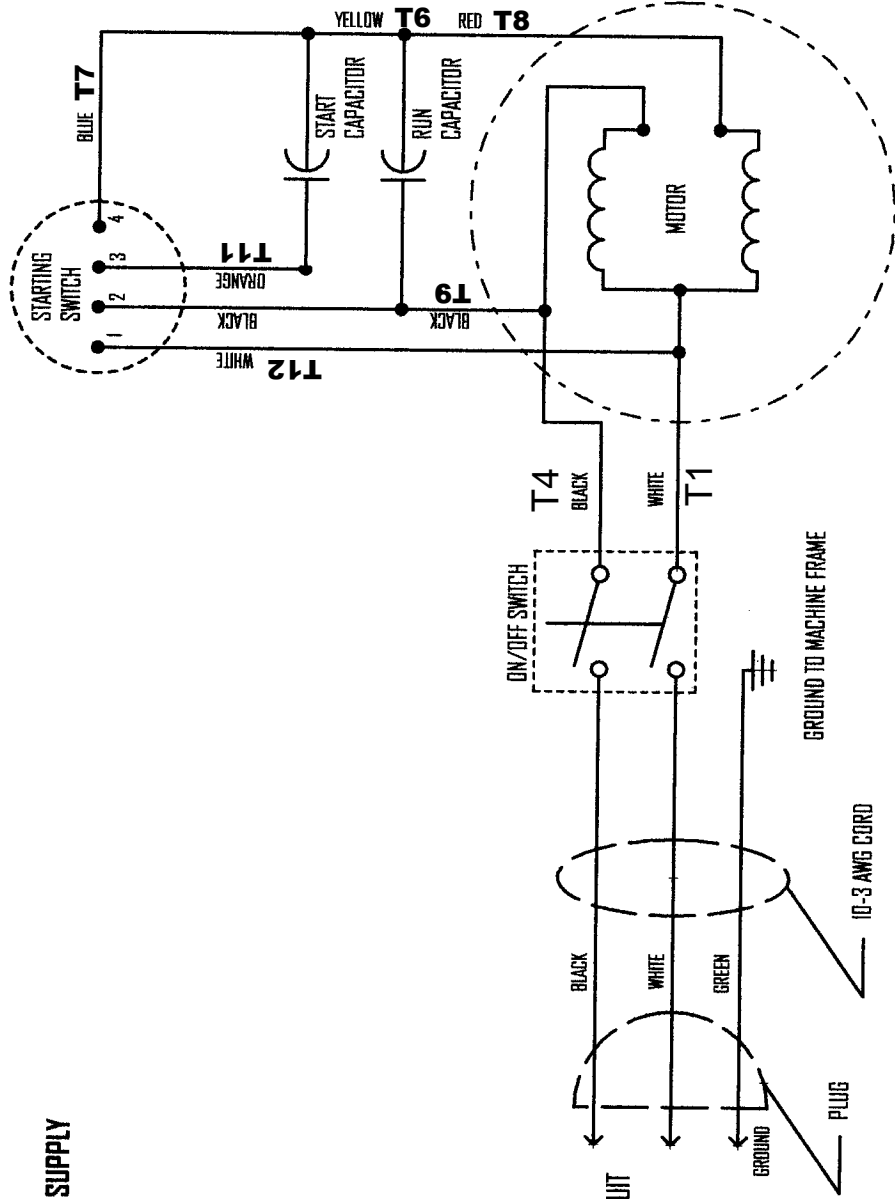

**WARNING!**  
**DISCONNECT POWER SUPPLY**  
**BEFORE SERVICING**

208 - 240 VOLTS  
 30A PROTECTED CIRCUIT  
 60 Hz  
 SINGLE PHASE  
 GROUNDED  
 POWER SUPPLY

**GALAXY MOTOR - 7 1/2 HP 60HZ**  
**MODEL NO. 6506-200**  
**WIRING DIAGRAM 1/05**