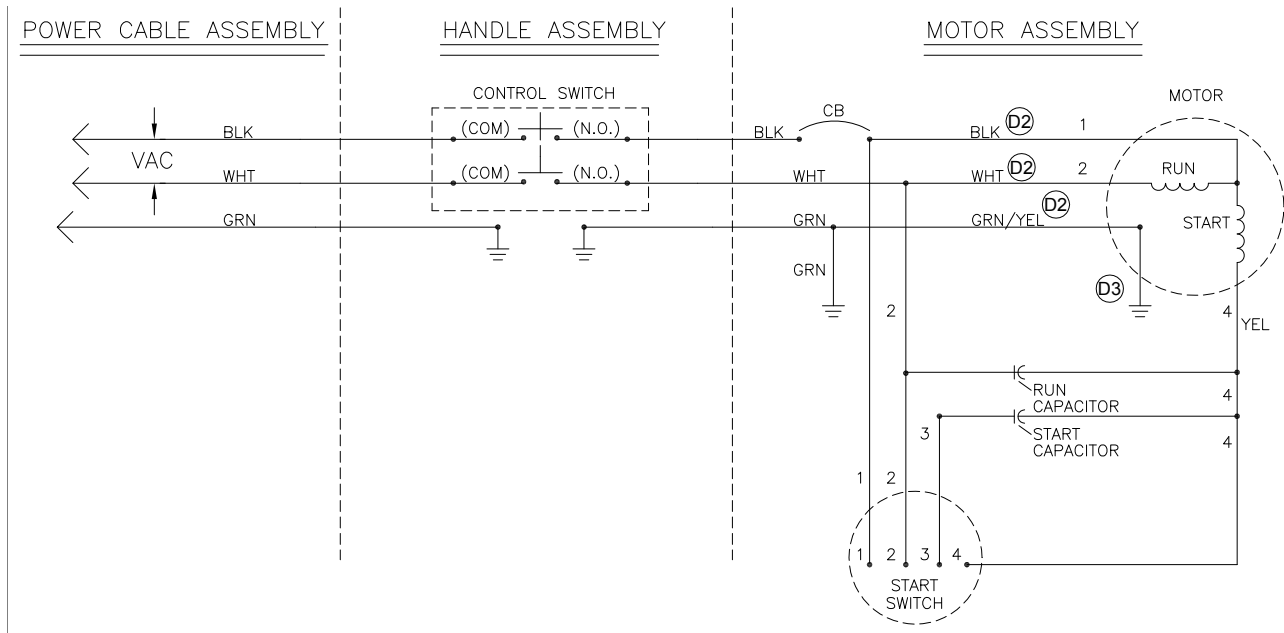

Clarke OBS18

Clarke
American Sanders

OBS-18 & 18DC
120v 60 Hz & 230v 50Hz
Electrical Schematic 10/98

Clarke
American Sanders

OBS-18 & 18DC
230v 50 Hz "CE"
Electrical Schematic 10/98